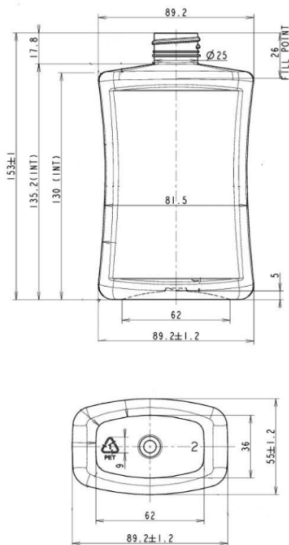

Japan 500

General info

Item no. (SKU):	
Family / Range:	MISC
Capacity:	500ml
Neck:	28/410
Weight:	26
Shape:	Square
Material:	PET
Colour:	All Colours Available
Print Areas:	
Country of Origin:	Lithuania

Packaging Info

Packed in Boxes

Box Dimensions (mm):	594 x 394 x 448
Quantity per box (pcs):	
Boxes per pallet (pcs):	
Quantity per pallet (pcs):	
Net weight (kg):	
Gross weight (kg):	
Pallet height (mm):	2400

Packed in PE bags on trays (Full pallet)

Tray dimensions (mm):	1200 x 800 x 50
Quantity per tray (pcs):	194
Quantity per PE bag (pcs):	
PE bags per tray (pcs):	
Trays per pallet (pcs):	14
Quantity per pallet (pcs):	2716
Net weight (kg):	71
Gross weight (kg):	88
Pallet height (mm):	2400